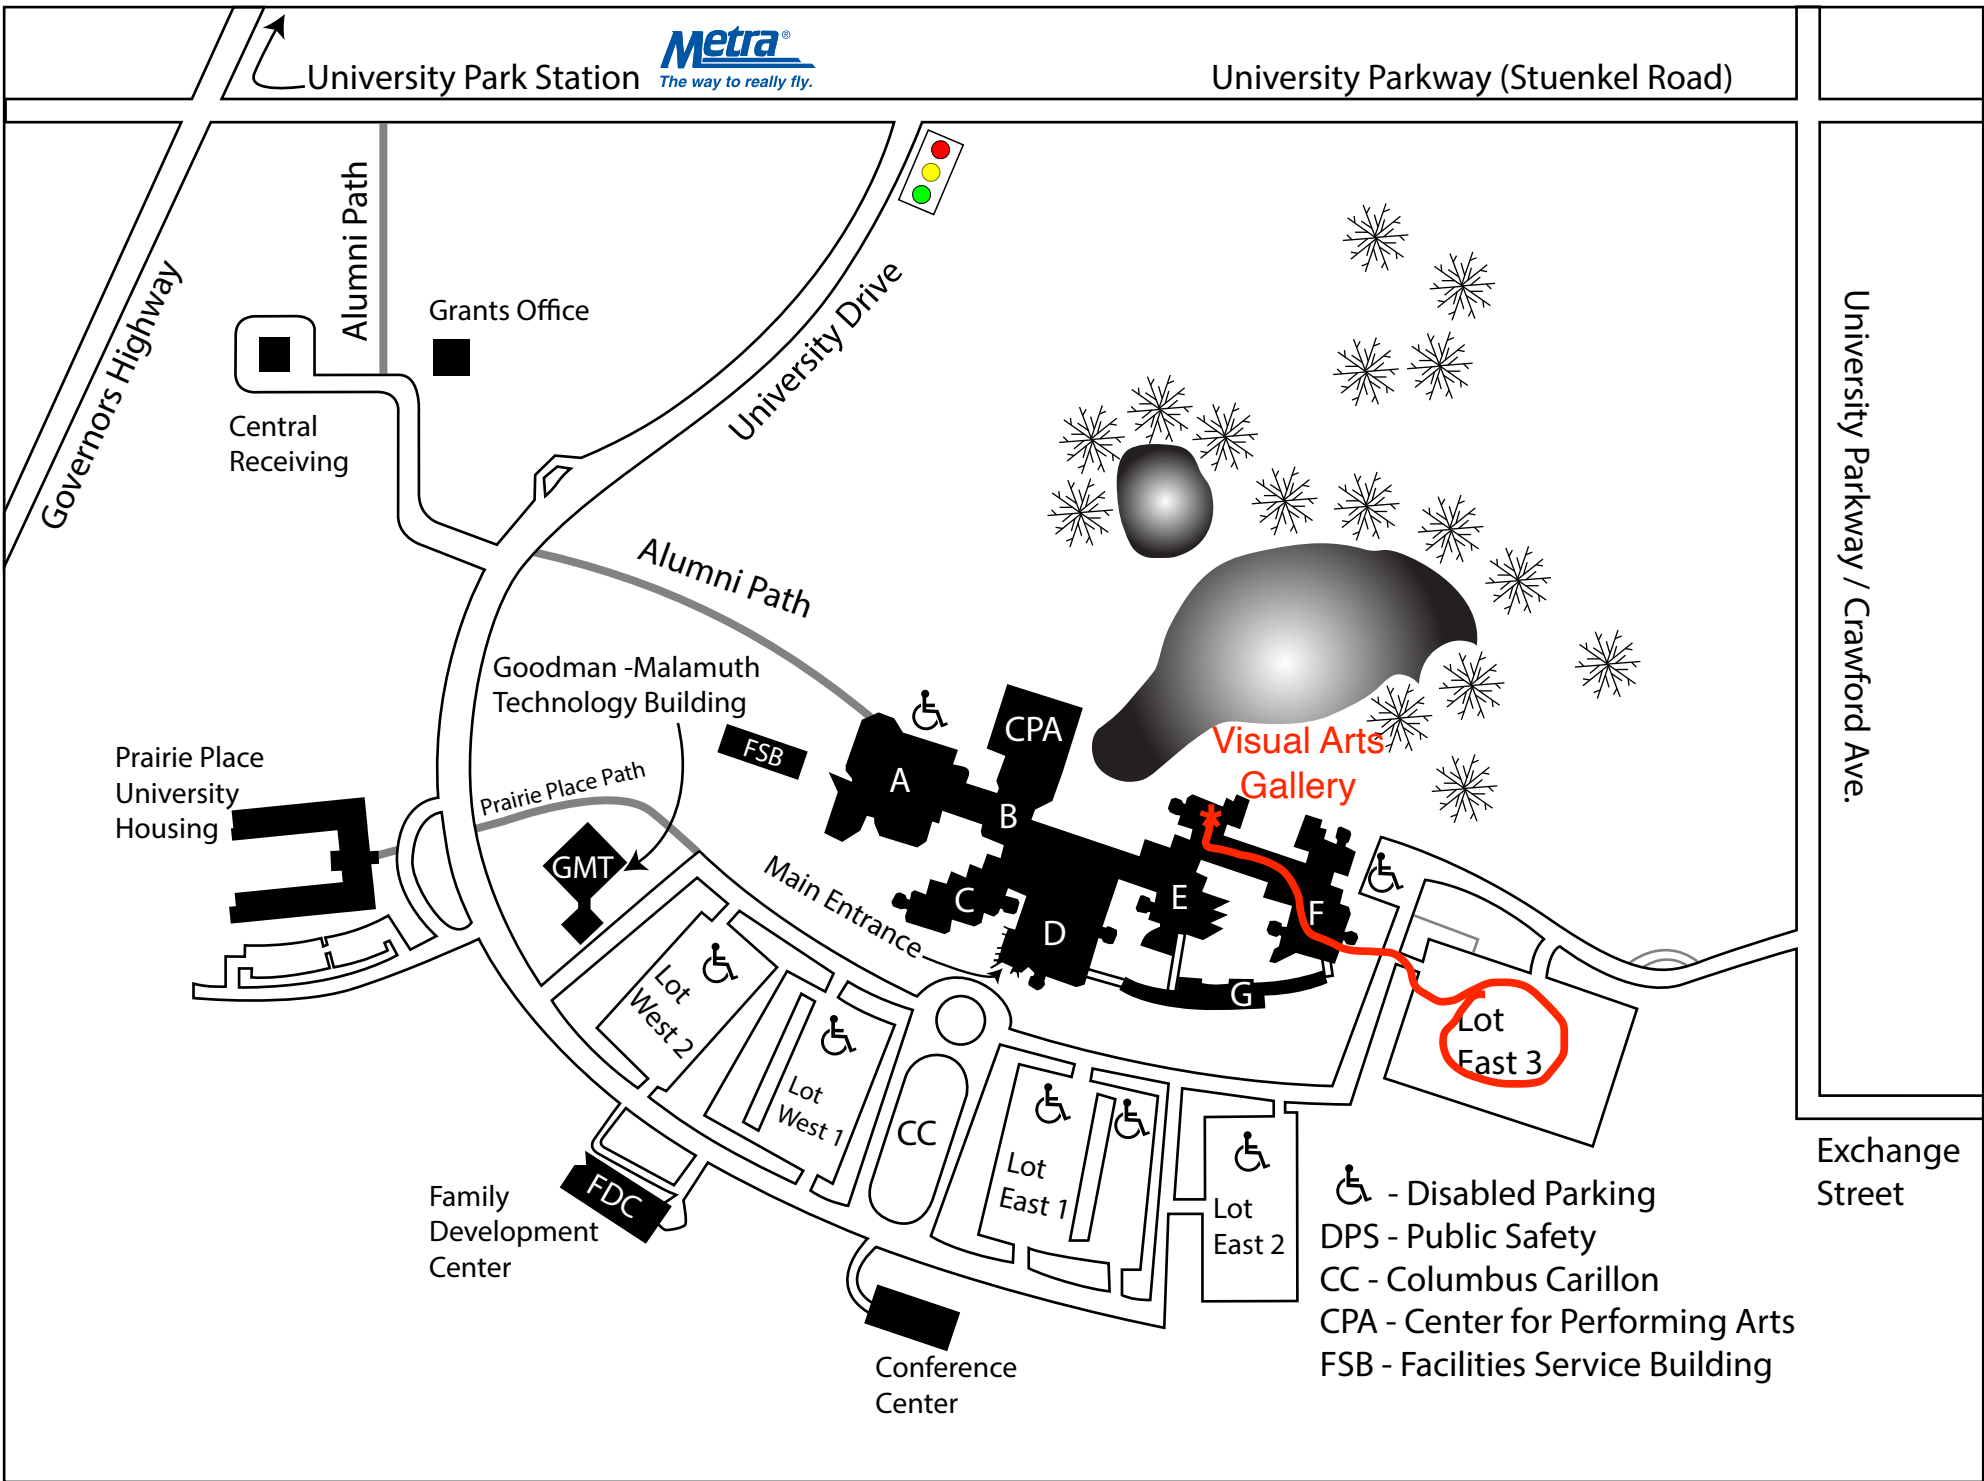

University Park Station

University Parkway (Stuenkel Road)

Central Receiving

Grants Office

Governors Highway

Alumni Path

University Drive

Alumni Path

Goodman -Malamuth Technology Building

Prairie Place University Housing

Prairie Place Path

GMT

Main Entrance

Lot West 2

Lot West 1

Family Development Center

FDC

Conference Center

CC

Lot East 1

Lot East 2

- ♿ - Disabled Parking
- DPS - Public Safety
- CC - Columbus Carillon
- CPA - Center for Performing Arts
- FSB - Facilities Service Building

A

B

Lot East 3

University Parkway / Crawford Ave.

Exchange Street